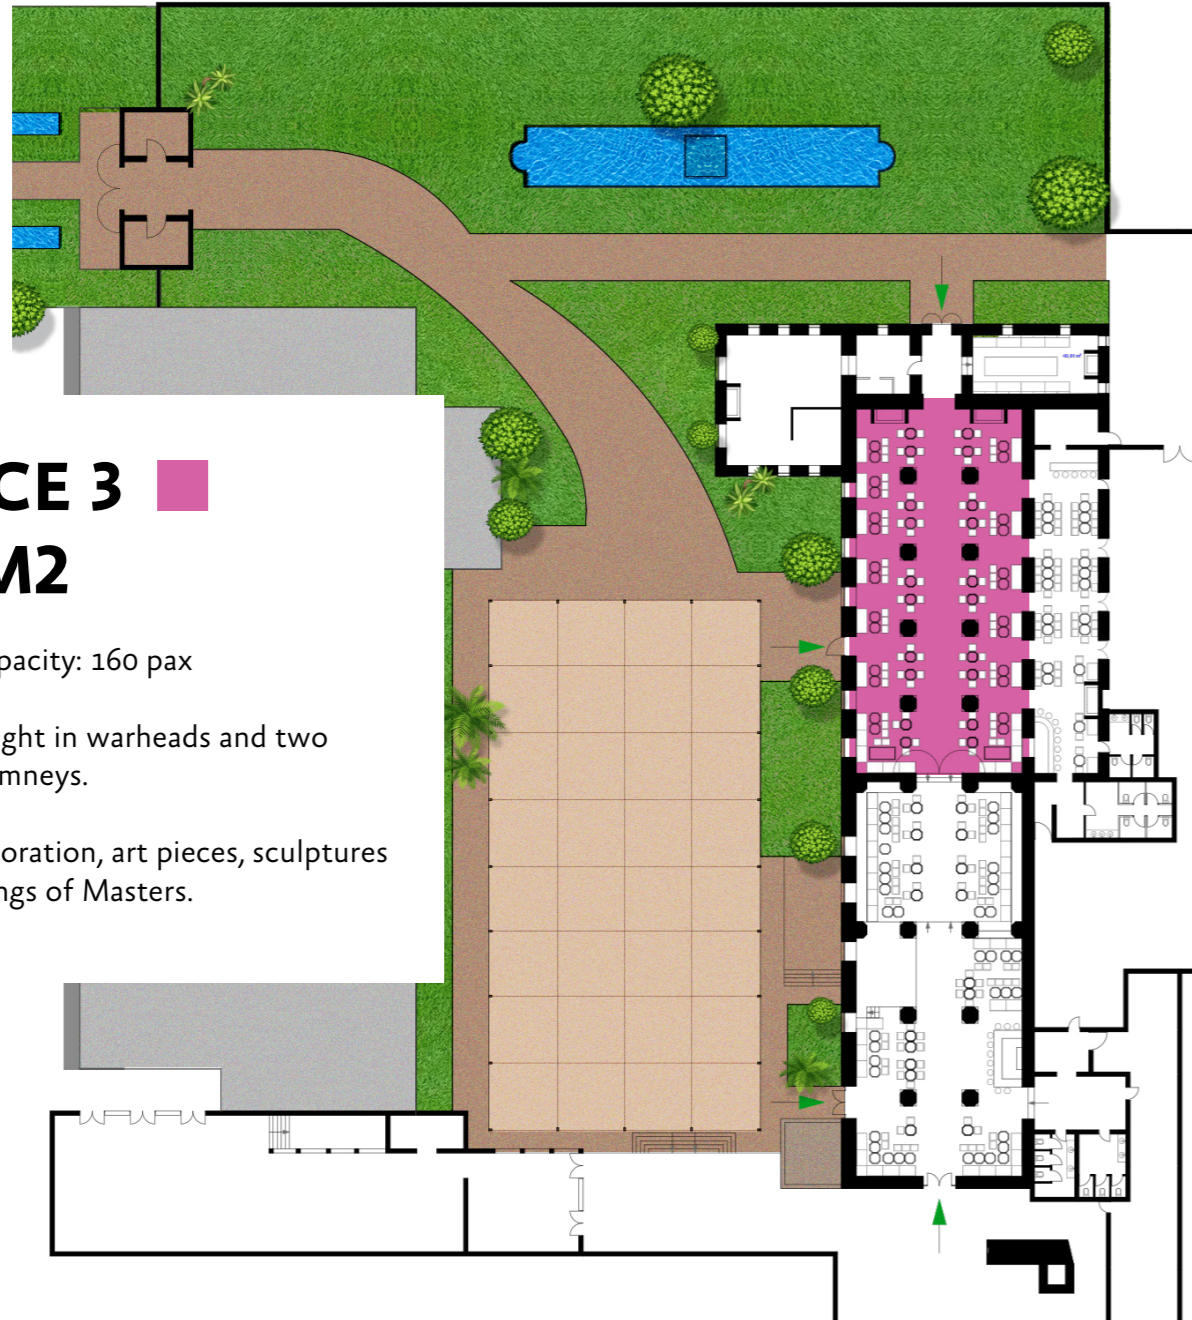

**SPACE 1** ■  
**40M2**

Seating capacity: 20 pax

Fireplace - intimate decoration - high ceiling height.

This confidential lounge can accommodate speakers, private and exclusive dinner, video conference etc.

**SPACE 3** ■  
**345M2**

Seating capacity: 160 pax

Ceiling height in warheads and two master chimneys.

Subtle decoration, art pieces, sculptures and paintings of Masters.

## ESPACE 5 ■ 225M2

Seating capacity: 100 pax

1 scene of 25M2 - central bar

Subtle decoration, art pieces,  
sculptures and paintings of Masters.

**SPACE 6** ■  
**345M2**

Seating capacity: 170 pax

This space is the extension of space 5 and can be fully covered.

It has a central bar and direct access to the central courtyard via an overhanging structure.

**SPACE 7**  
**1000M2**

Crystal tent flexible

Seating capacity: 500 pax

Standing capacity 800 pax

**SPACE 8** □  
**800M2**