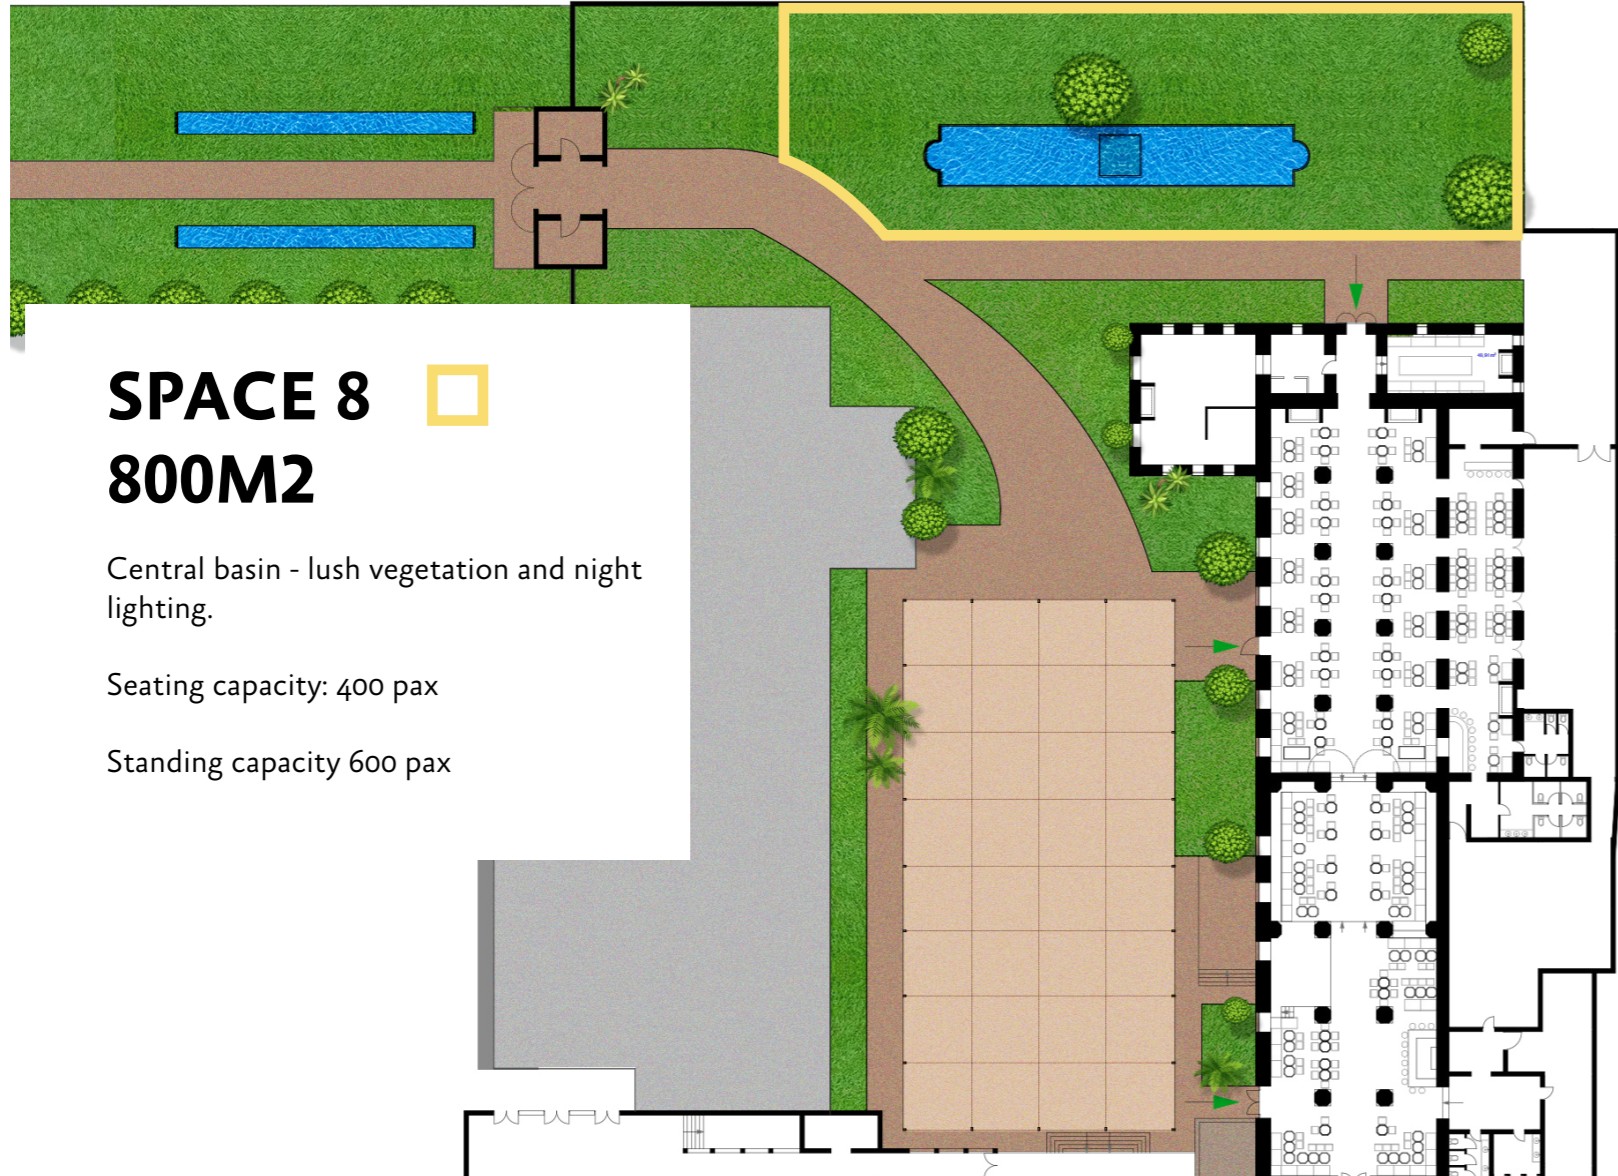

**SPACE 3** ■  
**345M2**

Seating capacity: 160 pax

Ceiling height in warheads and two master chimneys.

Subtle decoration, art pieces, sculptures and paintings of Masters.

## ESPACE 5 ■ 225M2

Seating capacity: 100 pax

1 scene of 25M2 - central bar

Subtle decoration, art pieces,  
sculptures and paintings of Masters.

**SPACE 6** ■  
**345M2**

Seating capacity: 170 pax

This space is the extension of space 5 and can be fully covered.

It has a central bar and direct access to the central courtyard via an overhanging structure.

**SPACE 7**  
**1000M2**

Crystal tent flexible

Seating capacity: 500 pax

Standing capacity 800 pax

**SPACE 8** □  
**800M2**

Central basin - lush vegetation and night lighting.  
 Seating capacity: 400 pax  
 Standing capacity 600 pax