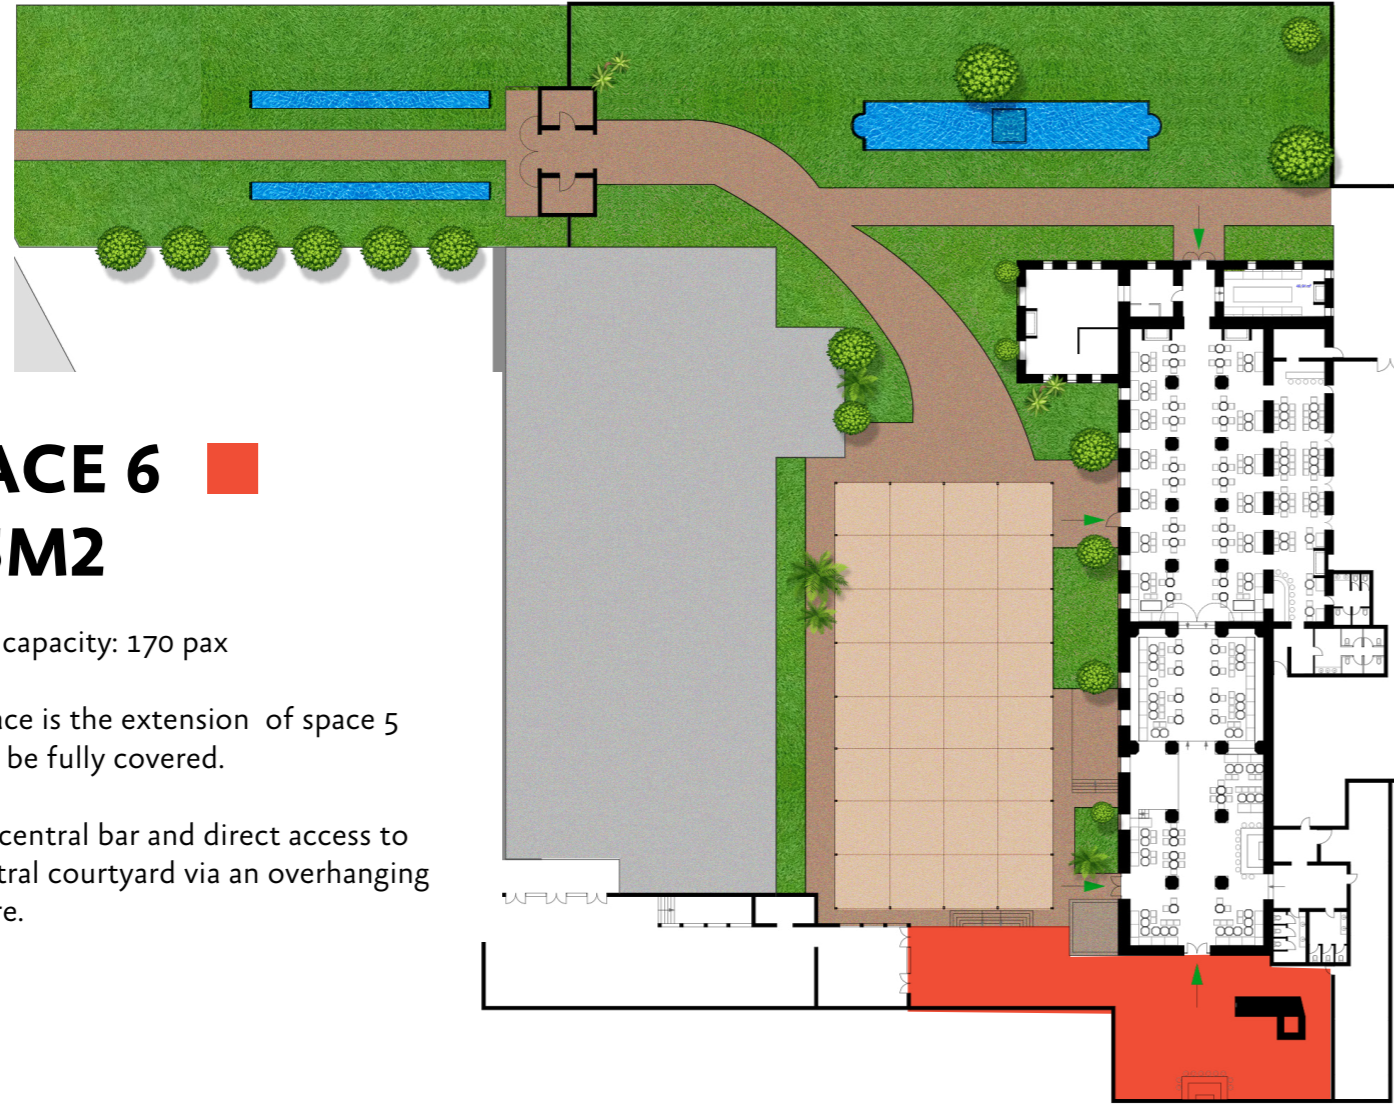

**SPACE 3** ■  
**345M2**

Seating capacity: 160 pax

Ceiling height in warheads and two master chimneys.

Subtle decoration, art pieces, sculptures and paintings of Masters.

## ESPACE 5 ■ 225M2

Seating capacity: 100 pax

1 scene of 25M2 - central bar

Subtle decoration, art pieces,  
sculptures and paintings of Masters.

**SPACE 6** ■  
**345M2**

Seating capacity: 170 pax

This space is the extension of space 5 and can be fully covered.

It has a central bar and direct access to the central courtyard via an overhanging structure.

**SPACE 7**  
**1000M2**

Crystal tent flexible

Seating capacity: 500 pax

Standing capacity 800 pax

**SPACE 8** □  
**800M2**

Central basin - lush vegetation and night lighting.  
 Seating capacity: 400 pax  
 Standing capacity 600 pax