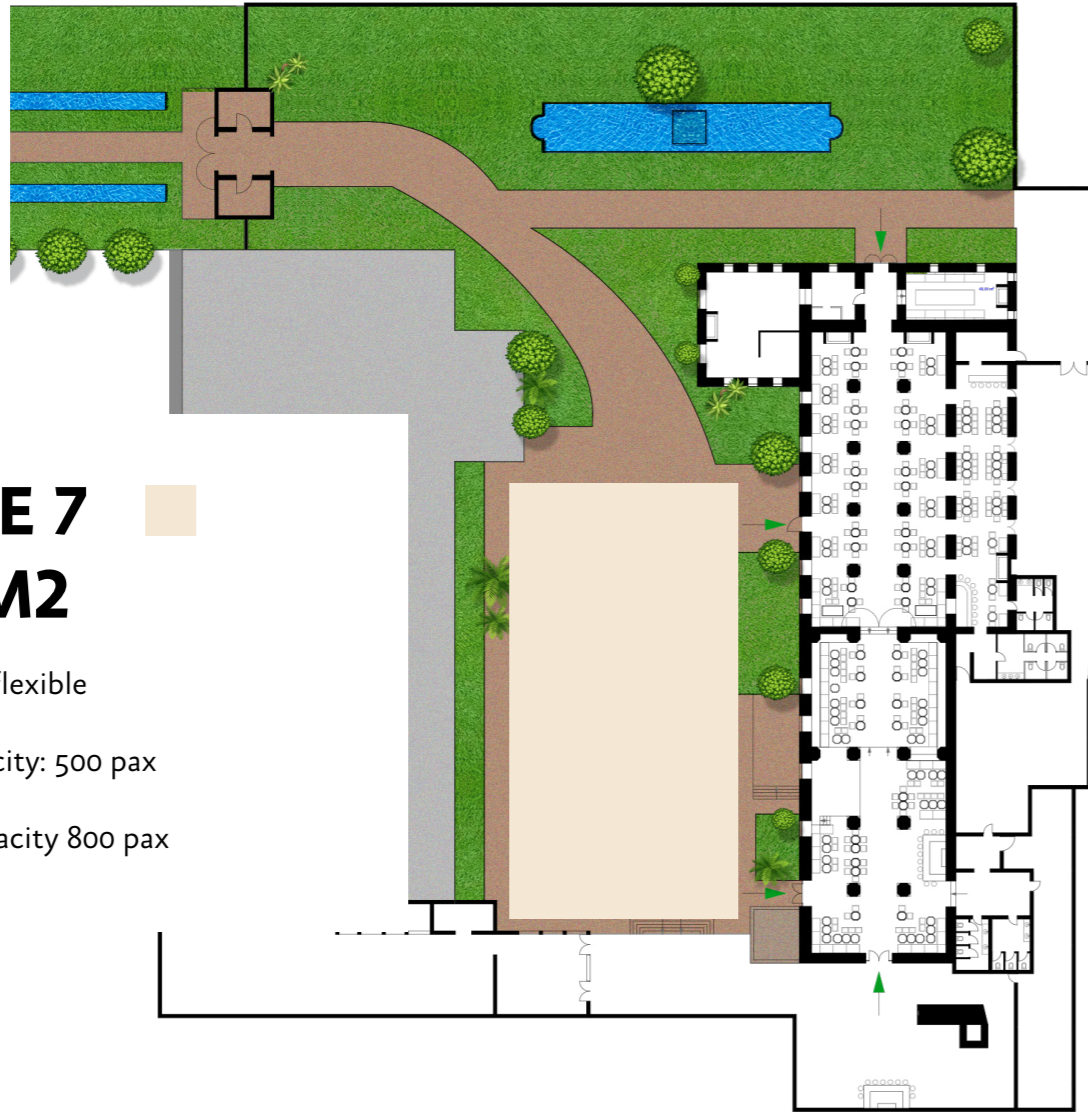

**SPACE 1** ■  
**40M2**

Seating capacity: 20 pax

Fireplace - intimate decoration - high ceiling height.

This confidential lounge can accommodate speakers, private and exclusive dinner, video conference etc.

**SPACE 3** ■  
**345M2**

Seating capacity: 160 pax

Ceiling height in warheads and two master chimneys.

Subtle decoration, art pieces, sculptures and paintings of Masters.

## ESPACE 5 ■ 225M2

Seating capacity: 100 pax

1 scene of 25M2 - central bar

Subtle decoration, art pieces,  
sculptures and paintings of Masters.

**SPACE 6** ■  
**345M2**

Seating capacity: 170 pax

This space is the extension of space 5 and can be fully covered.

It has a central bar and direct access to the central courtyard via an overhanging structure.

**SPACE 7**  
**1000M2**

Crystal tent flexible

Seating capacity: 500 pax

Standing capacity 800 pax

**SPACE 8** □  
**800M2**