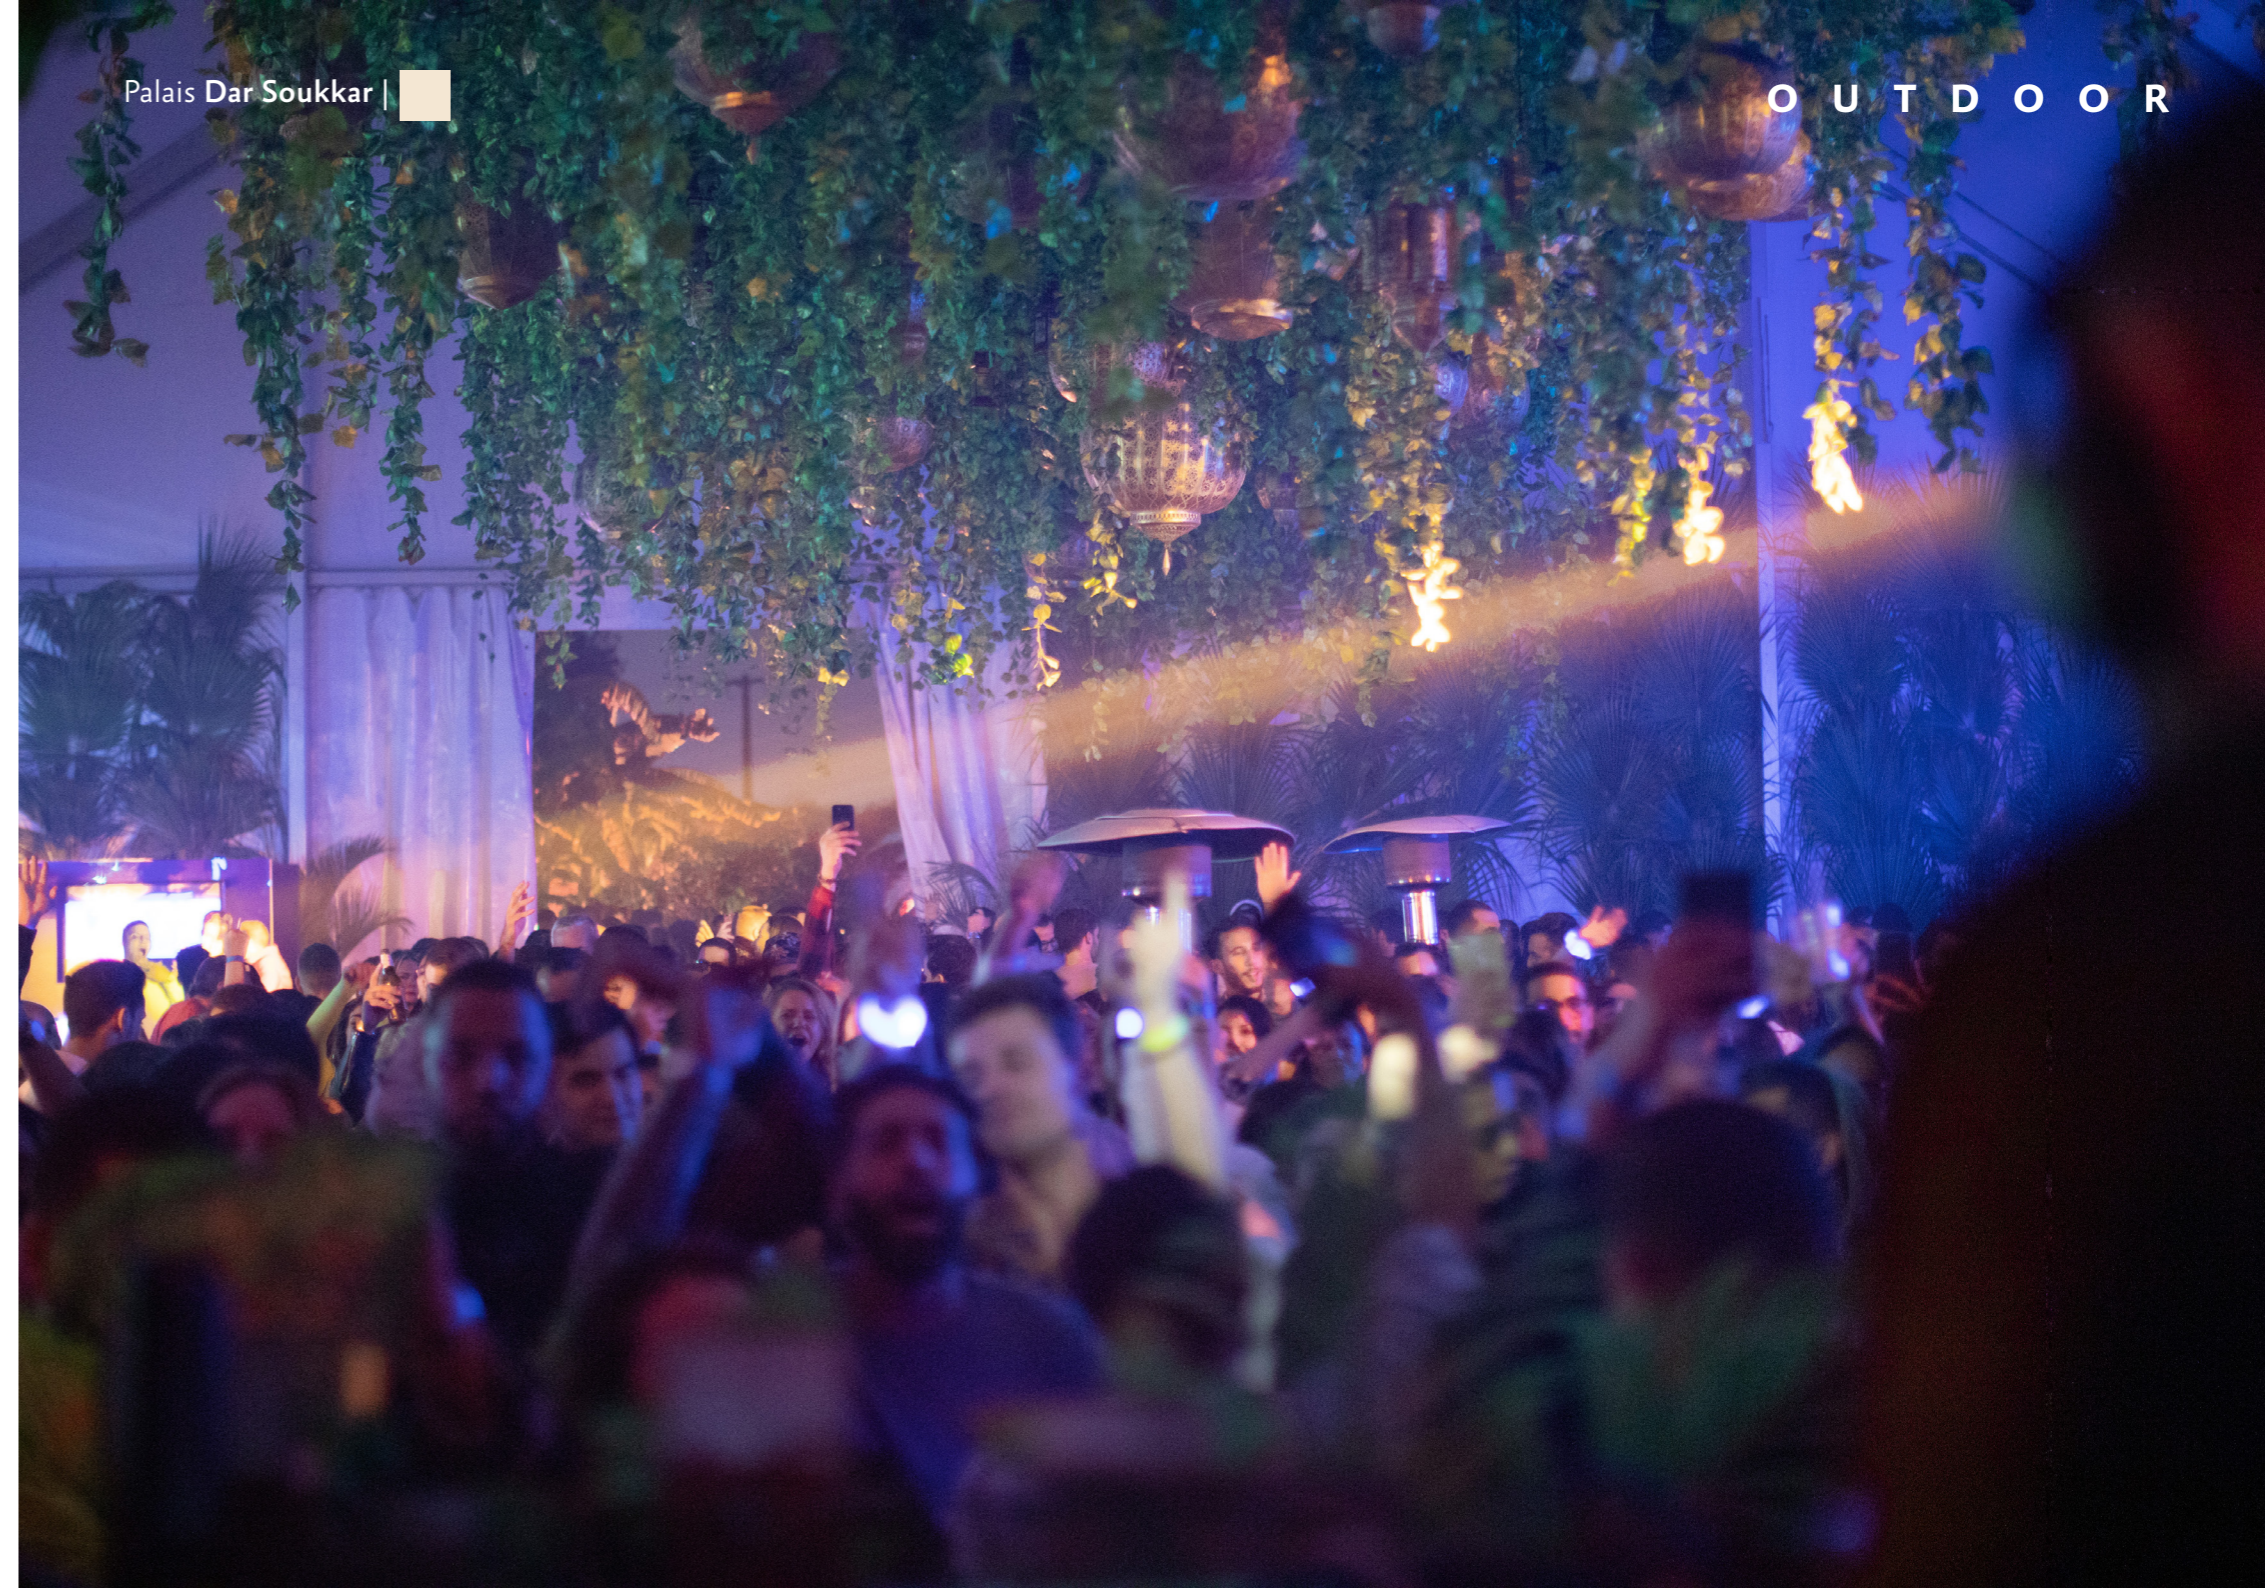

## ESPACE 5 ■ 225M2

Seating capacity: 100 pax

1 scene of 25M2 - central bar

Subtle decoration, art pieces,  
sculptures and paintings of Masters.

**SPACE 6** ■  
**345M2**

Seating capacity: 170 pax

This space is the extension of space 5 and can be fully covered.

It has a central bar and direct access to the central courtyard via an overhanging structure.

**SPACE 7**  
**1000M2**

Crystal tent flexible

Seating capacity: 500 pax

Standing capacity 800 pax

**SPACE 8** □  
**800M2**

Central basin - lush vegetation and night lighting.  
 Seating capacity: 400 pax  
 Standing capacity 600 pax