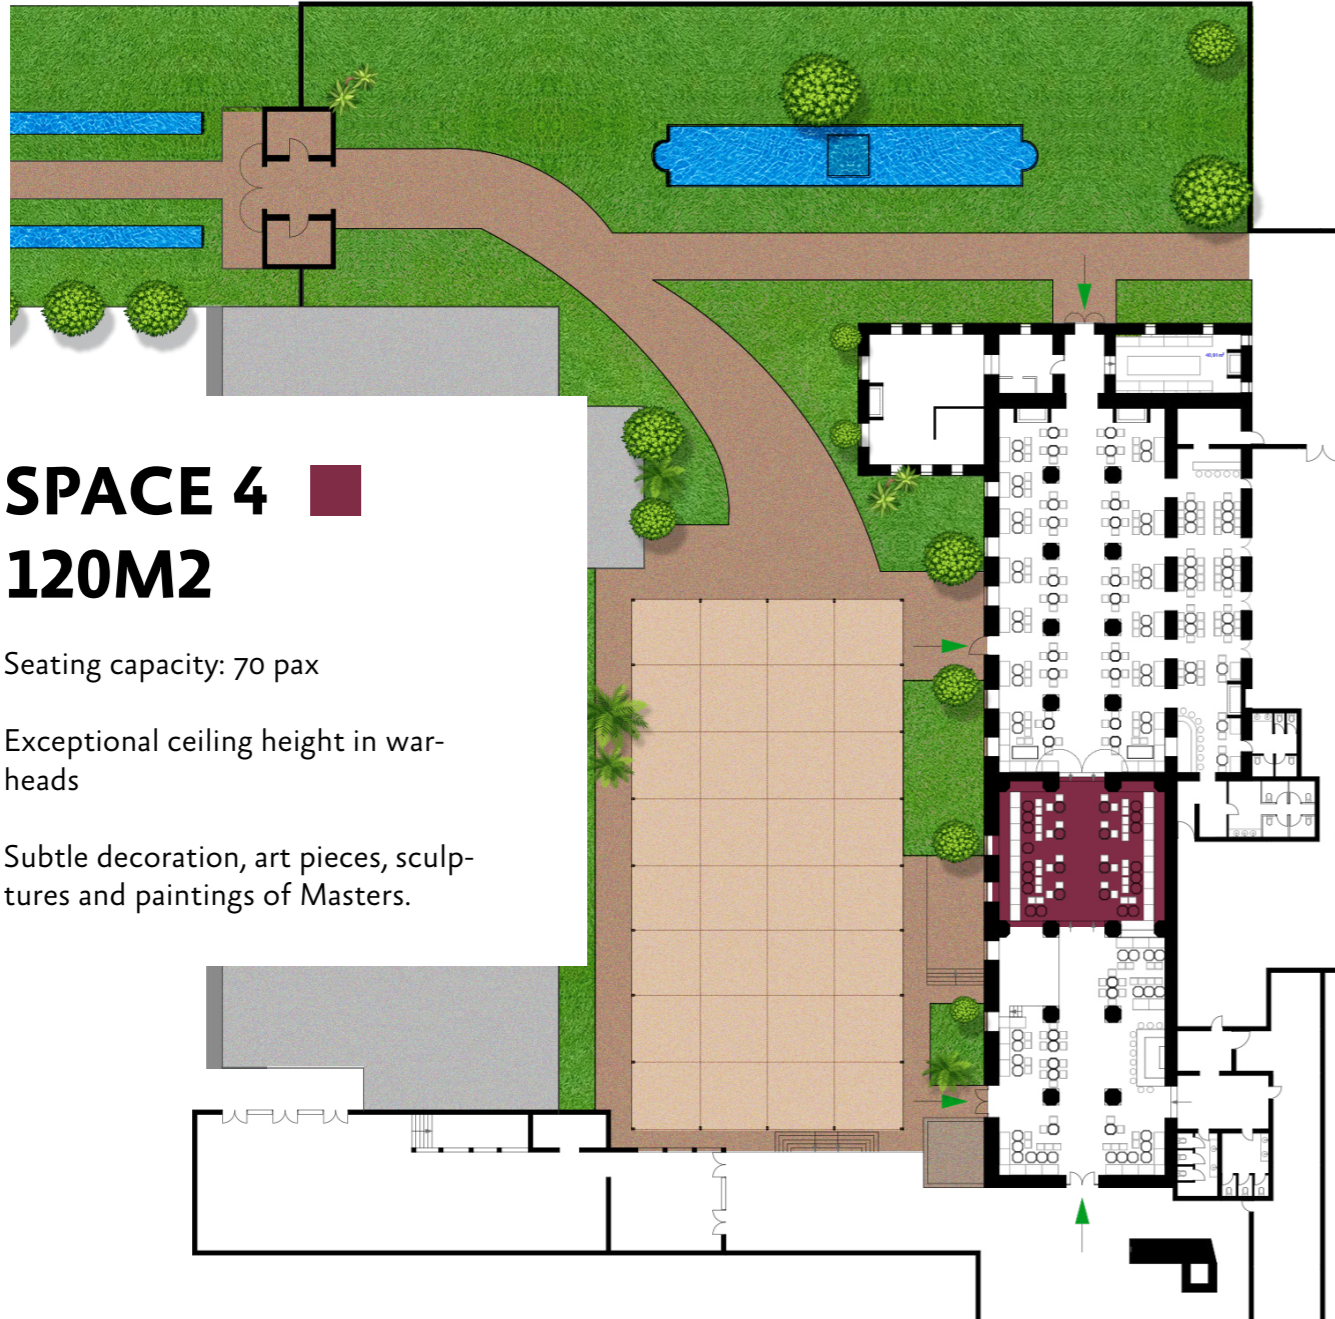

**SPACE 1** ■  
**40M2**

Seating capacity: 20 pax

Fireplace - intimate decoration - high ceiling height.

This confidential lounge can accommodate speakers, private and exclusive dinner, video conference etc.

**SPACE 3** ■  
**345M2**

Seating capacity: 160 pax

Ceiling height in warheads and two master chimneys.

Subtle decoration, art pieces, sculptures and paintings of Masters.

## ESPACE 5 ■ 225M2

Seating capacity: 100 pax

1 scene of 25M2 - central bar

Subtle decoration, art pieces,  
sculptures and paintings of Masters.

**SPACE 6** ■  
**345M2**

Seating capacity: 170 pax

This space is the extension of space 5 and can be fully covered.

It has a central bar and direct access to the central courtyard via an overhanging structure.

**SPACE 7**  
**1000M2**

Crystal tent flexible

Seating capacity: 500 pax

Standing capacity 800 pax

**SPACE 8** □  
**800M2**