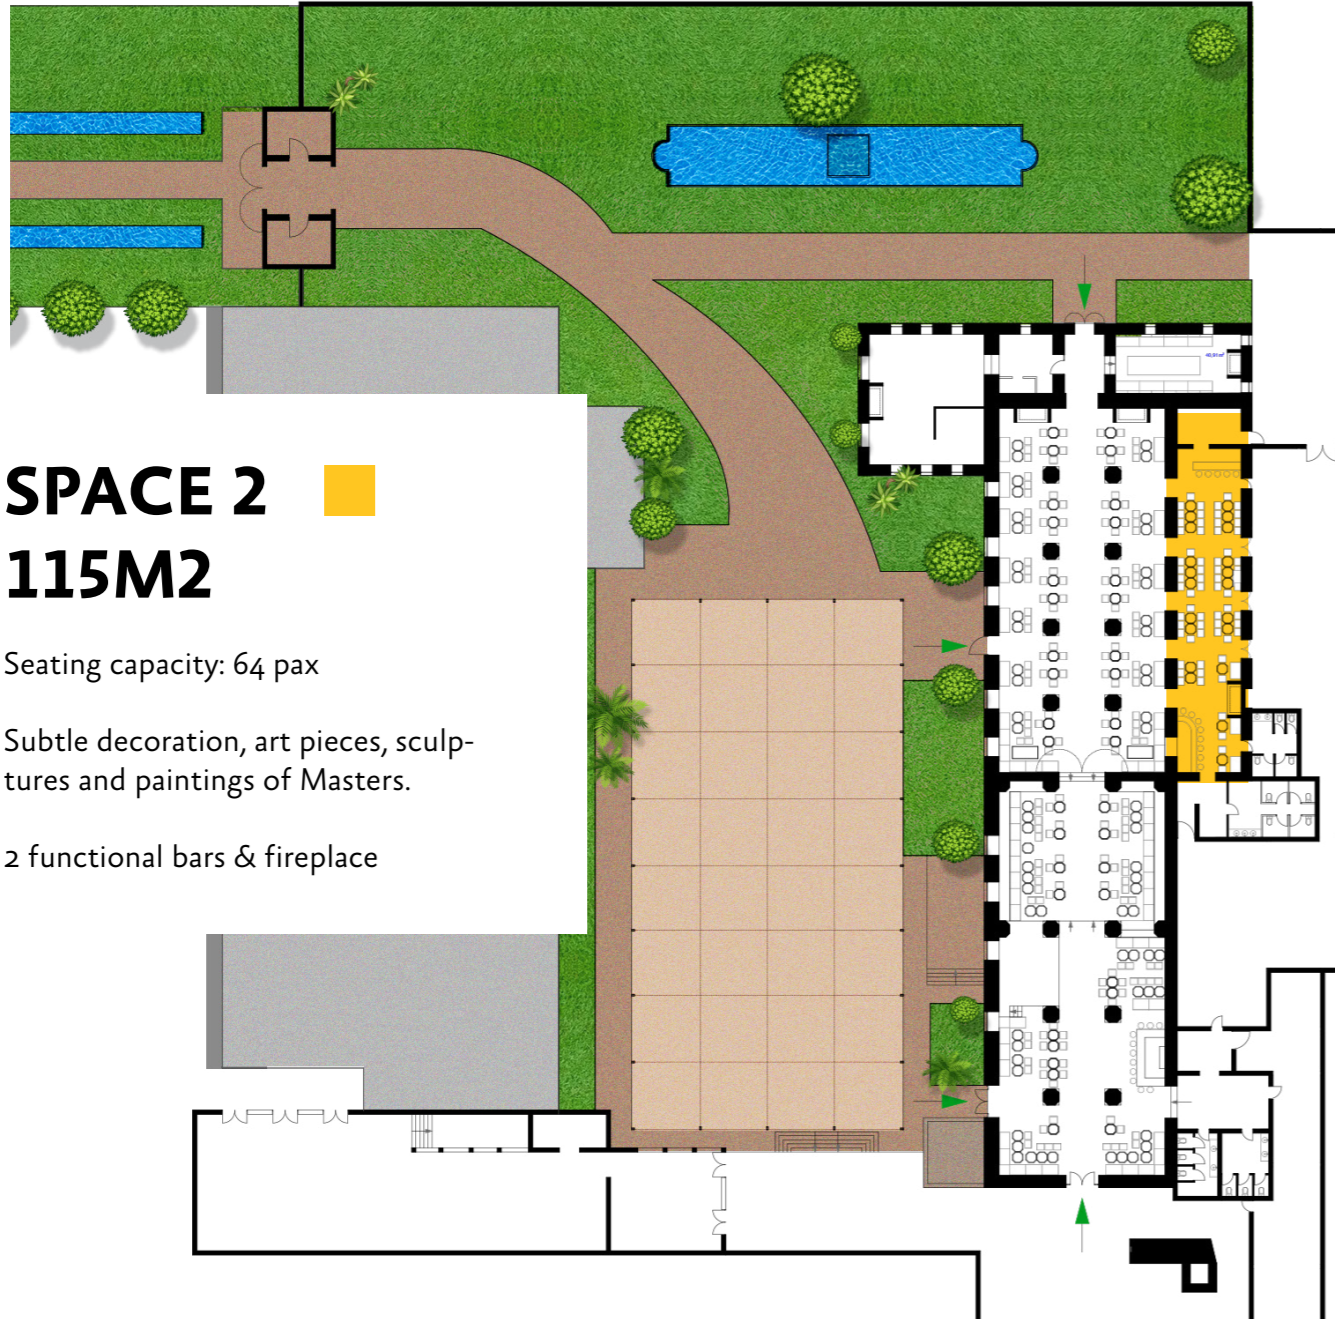

**SPACE 1** ■  
**40M2**

Seating capacity: 20 pax

Fireplace - intimate decoration - high ceiling height.

This confidential lounge can accommodate speakers, private and exclusive dinner, video conference etc.

**SPACE 3** ■  
**345M2**

Seating capacity: 160 pax

Ceiling height in warheads and two master chimneys.

Subtle decoration, art pieces, sculptures and paintings of Masters.

It has a central bar and direct access to the central courtyard via an overhanging structure.

**SPACE 7**  
**1000M2**

Crystal tent flexible

Seating capacity: 500 pax

Standing capacity 800 pax

**SPACE 8** □  
**800M2**

Central basin - lush vegetation and night lighting.  
 Seating capacity: 400 pax  
 Standing capacity 600 pax